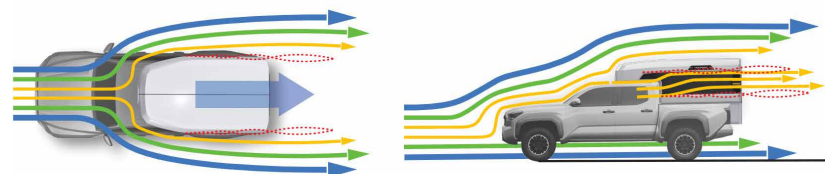

Unit Width	Unit Length	Height		Door Opening		Base Unit Weight
		Exterior	Interior	Height	Width	
75" (6' 3")	82" (6' 8")	67"	64.5"	59"	30"	750lbs*

* Base weight of Ultra-Light model

Fact:

If it was a boat, it would float. Seriously, we even tested it! Built with high-strength fiberglass and fully waterproof.

Vortex Generating Edges form turbulent flow barriers, extending the duration of attached laminar flow and enhancing fuel efficiency.

• Sea-to-Sky (900lbs)

• Coast-to-Coast (900lbs)

• Ultra-Light (750lbs)