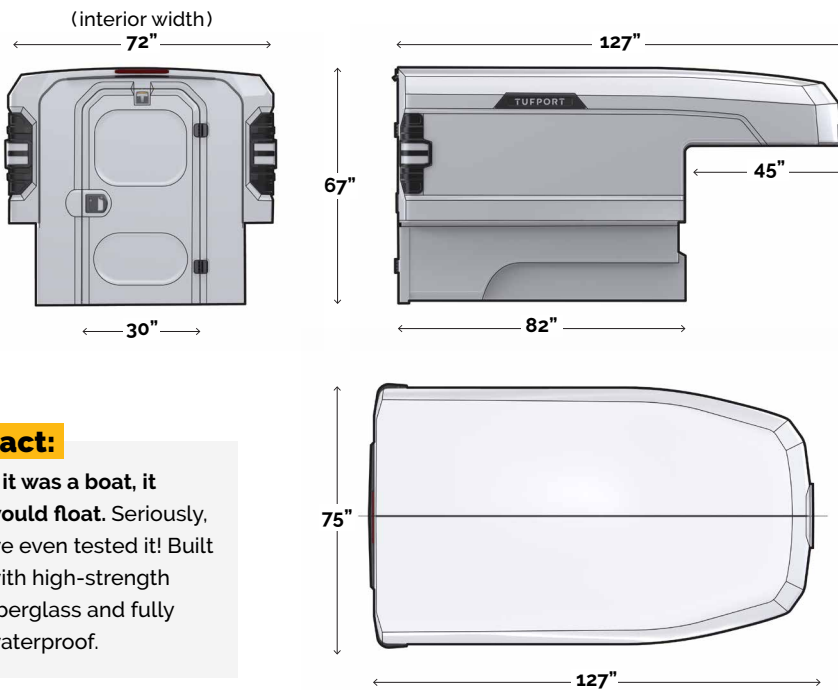

Unit Width	Unit Length	Height		Door Opening		Base Unit Weight
		Exterior	Interior	Height	Width	
75" (6' 3")	82" (6' 8")	67"	64.5"	59"	30"	750lbs*

* Base weight of Ultra-Light model

Fact:

If it was a boat, it would float. Seriously, we even tested it! Built with high-strength fiberglass and fully waterproof.