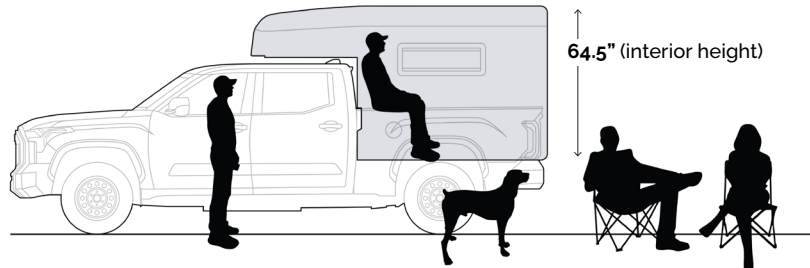

Unit Width	Unit Length	Height		Door Opening		Base Unit Weight
		Exterior	Interior	Height	Width	
75" (6' 3")	82" (6' 8")	67"	64.5"	59"	30"	750lbs*

* Base weight of Ultra-Light model

Fact:

If it was a boat, it would float. Seriously, we even tested it! Built with high-strength fiberglass and fully waterproof.