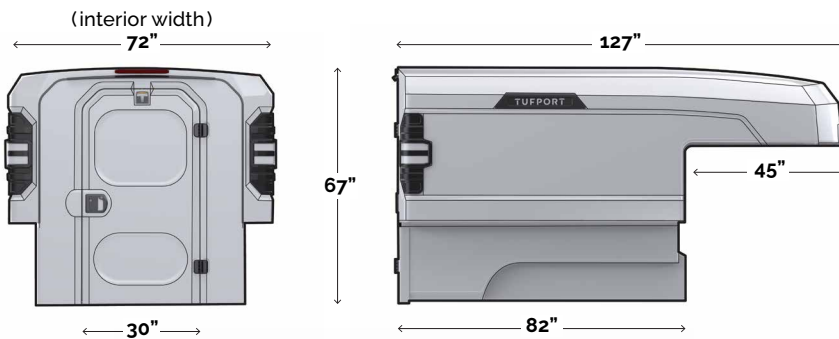

The Overlander comes ready to roam

Standard Features included on all three models:

- ✓ One-piece composite fiberglass construction
- ✓ Fits all full-size trucks with a 6.5' box
- ✓ Fits most mid-size trucks with 6' box
- ✓ 64.5" interior height, 72" interior width
- ✓ Seating that transforms into a bed
- ✓ Spacious 45" deep overcab
- ✓ R22 insulation
- ✓ Interior domelights
- ✓ Screened and tinted windows
- ✓ 1 Year Fiberglass Body & Hardware Warranty

Technical Specs

Unit Width	Unit Length	Height		Door Opening		Base Unit Weight
		Exterior	Interior	Height	Width	
75" (6' 3")	82" (6' 8")	67"	64.5"	59"	30"	750lbs*

* Base weight of Ultra-Light model

Using a unibody construction method, the Tufport Overlander boasts durability and a fabrication heritage that few other slide-in campers can match.