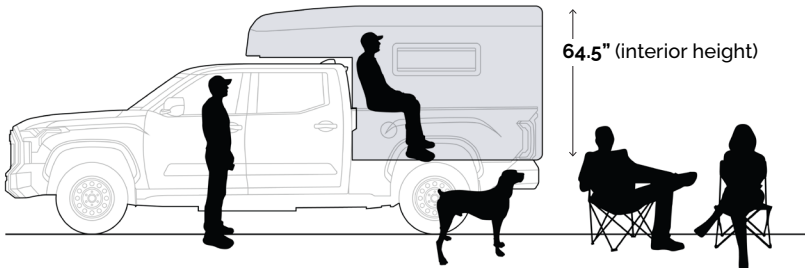

THE ULTIMATE, LIGHTWEIGHT 4X4 CAMPER.

FITS ALL FULL-SIZE AND
MOST MID-SIZE TRUCKS.

T TUFPORT™
OVERLANDER

• Sea-to-Sky interior

Upgrade Your Overlanding Experience

The Tufport Overlander is not just a camper, but a companion for the soul-seekers and trailblazers. With its 64.5" internal height, it's designed not only for comfort but for efficiency, slicing through the air with its aerodynamic build, ensuring every journey is as smooth as it is thrilling.

The Overlander comes ready to roam

Standard Features included on all three models:

- ✓ One-piece composite fiberglass construction
- ✓ Fits all full-size trucks with a 6.5' box
- ✓ Fits most mid-size trucks with 6' box
- ✓ 64.5" interior height, 72" interior width
- ✓ Seating that transforms into a bed
- ✓ Spacious 45" deep overcab
- ✓ R22 insulation
- ✓ Interior domelights
- ✓ Screened and tinted windows
- ✓ 1 Year Fiberglass Body & Hardware Warranty

Technical Specs

Unit Width	Unit Length	Height		Door Opening		Base Unit Weight
		Exterior	Interior	Height	Width	
75" (6' 3")	82" (6' 8")	67"	64.5"	59"	30"	750lbs*

* Base weight of Ultra-Light model

Using a unibody construction method, the Tufport Overlander boasts durability and a fabrication heritage that few other slide-in campers can match.