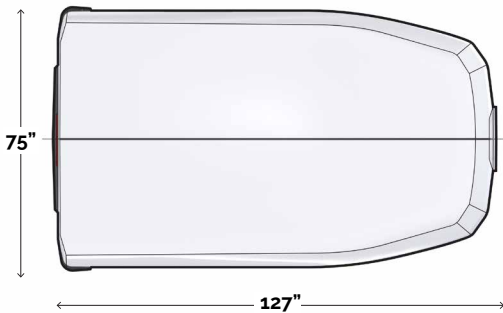

The Overlander comes ready to roam

Standard Features included on all three models:

- ✓ One-piece composite fiberglass construction
- ✓ Fits all full-size trucks with a 6.5' box
- ✓ Fits most mid-size trucks with 6' box
- ✓ 64.5" interior height, 72" interior width
- ✓ Seating that transforms into a bed
- ✓ Spacious 45" deep overcab
- ✓ R22 insulation
- ✓ Interior domelights
- ✓ Screened and tinted windows
- ✓ 1 Year Fiberglass Body & Hardware Warranty

Technical Specs

Unit Width	Unit Length	Height		Door Opening		Base Unit Weight
		Exterior	Interior	Height	Width	
75" (6' 3")	82" (6' 8")	67"	64.5"	59"	30"	750lbs*

* Base weight of Ultra-Light model

Using a unibody construction method, the Tufport Overlander boasts durability and a fabrication heritage that few other slide-in campers can match.