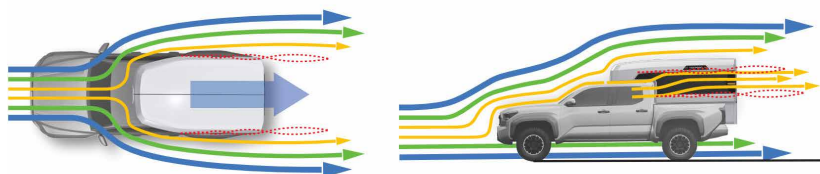

The Overlander comes ready to roam

Standard Features included on all three models:

- ✓ One-piece composite fiberglass construction
- ✓ Fits all full-size trucks with a 6.5' box
- ✓ Fits most mid-size trucks with 6' box
- ✓ 64.5" interior height, 72" interior width
- ✓ Seating that transforms into a bed
- ✓ Spacious 45" deep overcab
- ✓ R22 insulation
- ✓ Interior domelights
- ✓ Screened and tinted windows
- ✓ 1 Year Fiberglass Body & Hardware Warranty

Technical Specs

Unit Width	Unit Length	Height		Door Opening		Base Unit Weight
		Exterior	Interior	Height	Width	
75" (6' 3")	82" (6' 8")	67"	64.5"	59"	30"	750lbs*

* Base weight of Ultra-Light model

Using a unibody construction method, the Tufport Overlander boasts durability and a fabrication heritage that few other slide-in campers can match.

Vortex Generating Edges form turbulent flow barriers, extending the duration of attached laminar flow and enhancing fuel efficiency.

• Sea-to-Sky (900lbs)

• Coast-to-Coast (900lbs)

• Ultra-Light (750lbs)